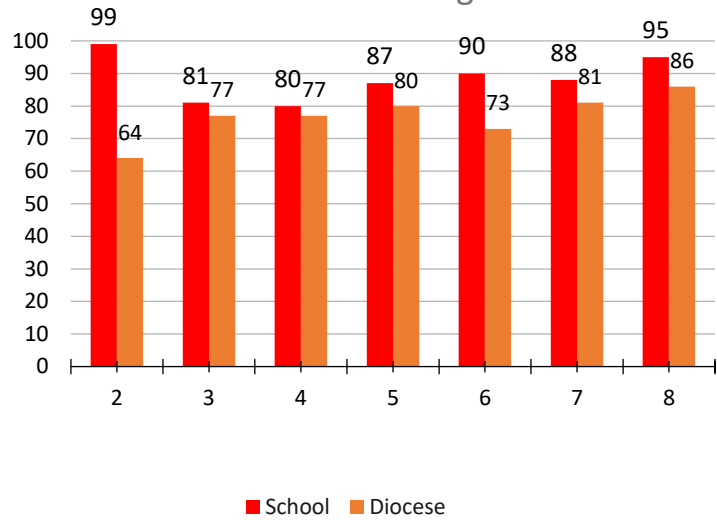

Fall 2019 NWEA MAP Diocesan Average Percentiles

Diocese of Grand Rapids

2019 Fall Reading

2019 Fall Language Usage

2019 Fall Science

2019 Fall Mathematics

Example narrative for each data point: On the Fall 2018 NWEA MAP Growth assessment, our diocesan eighth grade reading score was stronger than 90% of districts/dioceses in the nation.