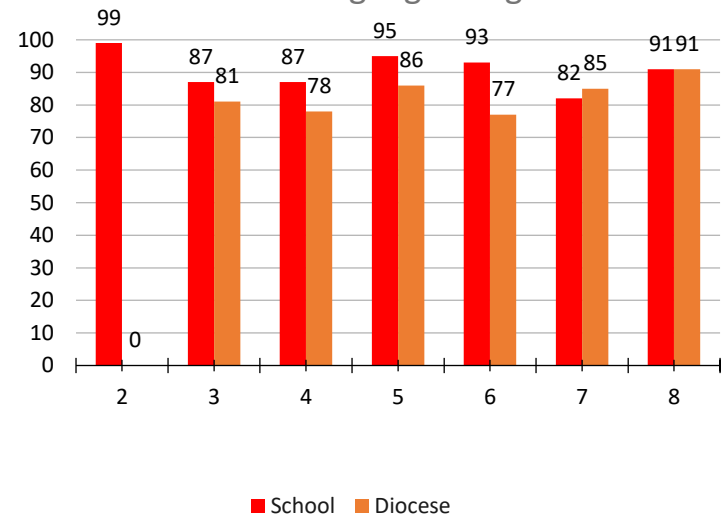

Fall 2019 NWEA MAP Diocesan Average Percentiles

Diocese of Grand Rapids

2019 Fall Reading

2019 Fall Language Usage

2019 Fall Science

2019 Fall Mathematics

Example narrative for each data point: On the Fall 2018 NWEA MAP Growth assessment, our diocesan eighth grade reading score was stronger than 90% of districts/dioceses in the nation.