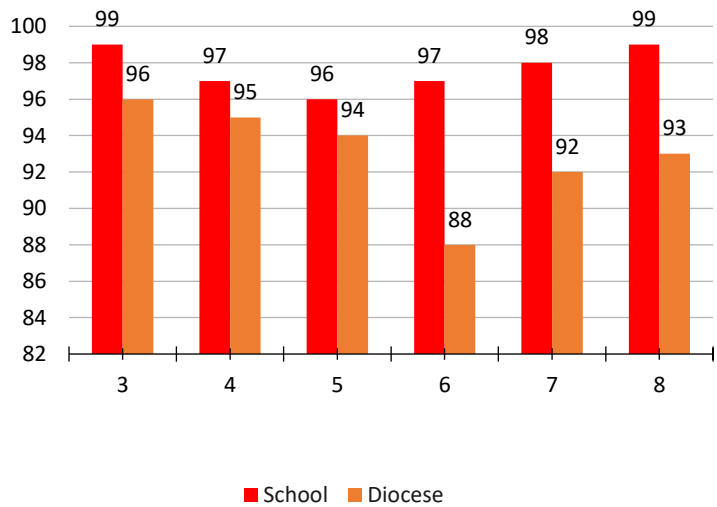

Fall 2019 NWEA MAP Diocesan Average Percentiles

Diocese of Grand Rapids

2019 Fall Reading

2019 Fall Language Usage

2019 Fall Science

2019 Fall Mathematics

Example narrative for each data point: On the Fall 2018 NWEA MAP Growth assessment, our diocesan eighth grade reading score was stronger than 90% of districts/dioceses in the nation.