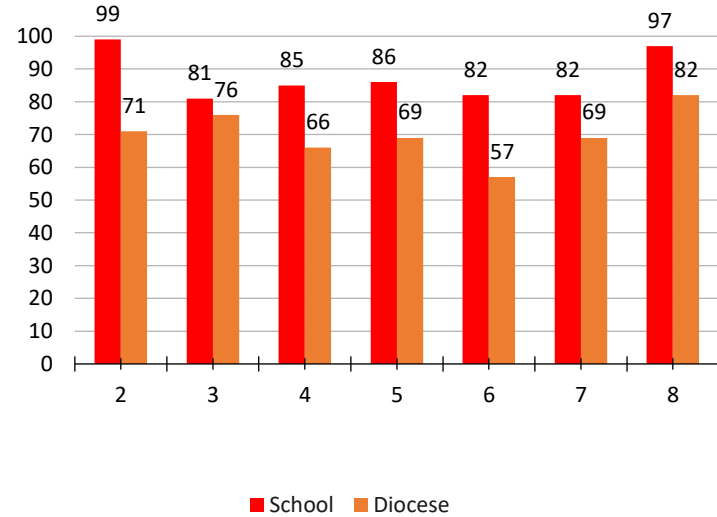

Fall 2019 NWEA MAP Diocesan Average Percentiles

Diocese of Grand Rapids

2019 Fall Reading

2019 Fall Language Usage

2019 Fall Science

2019 Fall Mathematics

Example narrative for each data point: On the Fall 2018 NWEA MAP Growth assessment, our diocesan eighth grade reading score was stronger than 90% of districts/dioceses in the nation.